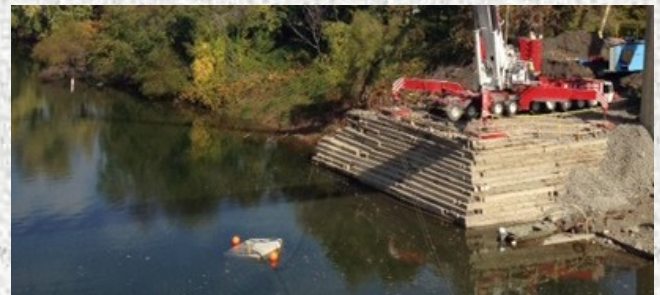

ACCESSORIES INCLUDE:

- POWER UNITS 110 VAC, 3 WAY AND 4 WAY VALVE
- HOSE ASSEMBLIES AND QUICK CONNECTS
- MANIFOLDS
- GAUGES

- ASK ABOUT SUPPORT STRUCTURES AND STEEL SUPPORT BEAMS
- GROUND STABILIZATION
- ENGINEERING IS AVAILABLE TO DESIGN AND FABRICATE SUPPORTS